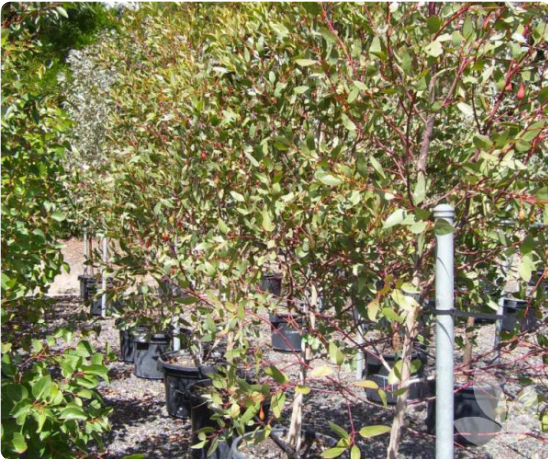

Eucalyptus forrestiana

FUCHSIA GUM

This compact tree is native to a small area near Esperance in Western Australia. Its most striking feature is the display of bright red flower buds which hang on the tree before opening to reveal clusters of yellow stamens from summer through to autumn. Foliage is dark green and the bark is smooth and grey, peeling off in long ribbons during summer.

Great as a streetscape tree or small to large garden that adds colour in summer and winter.

Prefers moist soil in a sunny position. Prefers well-drained soils and can tolerate frost and drought.

Foliage Evergreen

Form Round

Mature Size 4-7 x 3-4m

Family Myrtaceae

Small

Evergreen

Round

Avenue

**Feature
Flower**